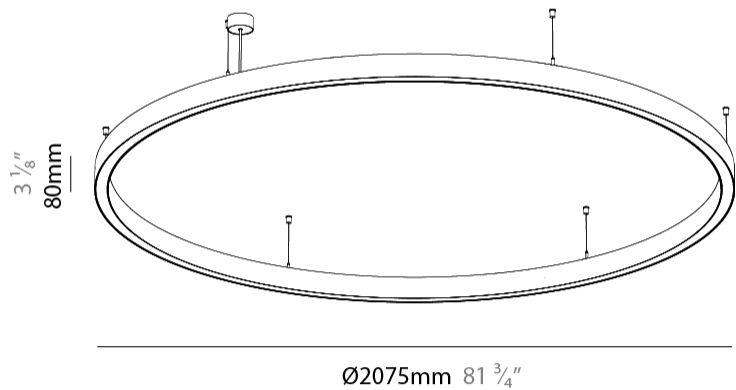

1. To build a product code in our configurator select the specify button on the base model # product page
2. To build a manual product code on this datasheet choose from the options listed below in blue font and add the suffix to the base model #

GENERAL

Series: Glorious
Subseries: Glorious 45
Partner: Prolicht
Division: Architectural
Installation: Suspension
Product Type: Pendant
Mounting Location: Ceiling
Light Distribution: Direct

PHYSICAL

Shape: Round
Diameter (mm): 2075
Diameter (in): 81 ³/₄"
Height (mm): 76
Height (in): 3
Weight (kg): 13
Diffuser: [PMMA - Opal / Microprism / Clear Microprism](#)
Fixture Finish: [SSR / BKV / CWI / CRY / HAB / UFT / ITA / RUA / FTG / MYG / LOD / PUS / FRO / FUP / KIA / POP / BLS / SPG / MEY / GOH / CHC / COM / ABZ / JAG / OBR / MOS / ROR](#)
Fixture Material: [PMMA / Aluminum](#)
Cable Details: [2000mm/78 3/4" or 6000mm/236 1/4" Cable Transparent](#)

ELECTRICAL

Lamp Type: LED
Input Wattage (W): 65.8
Total Output Wattage (W): 60
Dimming: Non-Dimmable
Driver Included: Yes
Driver Location: Integrated
Driver Type: Constant Current - Universal
Driver Class: Class 2
Input Voltage (V): 120 - 277

LED

[Color Temperature (°K): 2700 / 3000 / 3500 / 4000](#)
Max. Delivered Lumen (lm): Max 7923
Nominal Lumen (lm): Max 11146
CRI: >90 CRI
Lamp Life (hrs): 50000

OPTICAL

Adjustability: Fixed

RATINGS AND CERTIFICATIONS

Certified By: Certified for North American Standards
IP rating: IP40